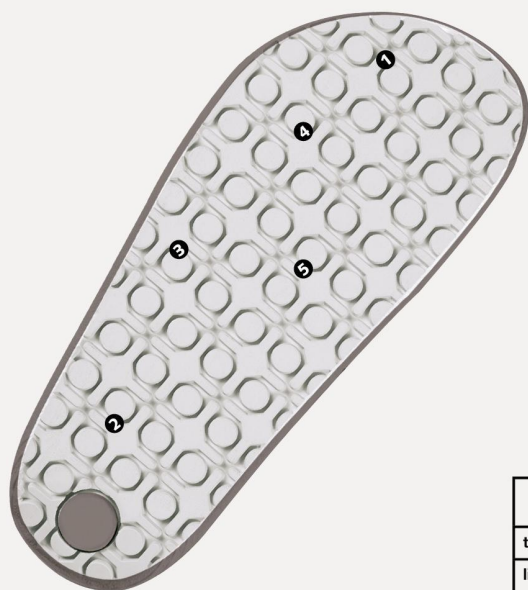

ESD-Occupational shoes rubber Clog dark blue ESD

Art. 5250

rubber

- ▶ Size 36-47
- ▶ CE, EN ISO 20347:2012, OB, FO,A, SRC
- ▶ Smooth leather, dark blue
- ▶ Leather top layer
- ▶ Heel strap foldable, adjustable
- ▶ PU midsole
- ▶ Slip resistance special rubber outsole sole
- ▶ ESD dissipative according to DIN EN 61340

CLIMATE CLASS 1

TECHNOLOGY

OUTSOLE

- 1_ ESD dissipative according to DIN EN 61340
- 2_SRC slip resistance according to EN ISO 20347:2012
- 3_Cross/ circle profile
- 4_Rubber outsole
- 5_Acid and base resistant
- 6_Fuel resistance

HEEL STRAP
adjustable, foldable

	Product qualification DIN EN 61340-5-1:
test method	IEC 61340-5-1
limit values	$R \leq 10^8 \Omega$
average value	$R = 10^7 \Omega$