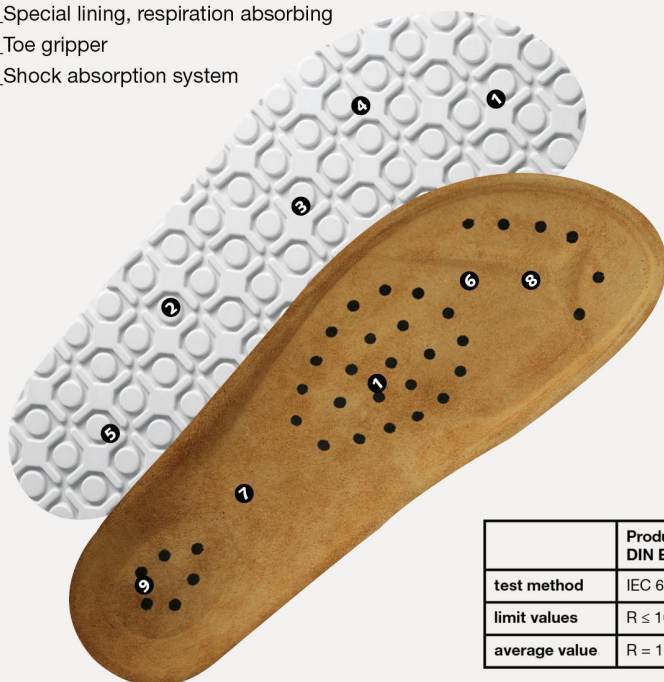

Art. 4050

NATURE

- ▶ Size 34-48
- ▶ CE, EN ISO 20347:2012, OB, A,FO, SRC
- ▶ Smooth leather, perforated, white
- ▶ Heel strap non-foldable, adjustable
- ▶ Adjustable instep area
- ▶ Buckle fastening
- ▶ Slip resistance special rubber outsole sole
- ▶ Leather coated cork footbed
- ▶ ESD dissipative according to DIN EN 61340

CLIMATE CLASS 1

TECHNOLOGY

OUTSOLE

- 1_ ESD dissipative according to DIN EN 61340
- 2_ SRC slip resistance according to EN ISO 20347:2012
- 3_ Rubber sole with high slip resistance
- 4_ Fuel resistant
- 5_ Acid and base resistant
- 6_ Skin-friendly
- 7_ Special lining, respiration absorbing
- 8_ Toe gripper
- 9_ Shock absorption system

HEEL STRAP
fixed with adjustable
fastening

	Product qualification DIN EN 61340-5-1:
test method	IEC 61340-5-1
limit values	$R \leq 10^8 \Omega$
average value	$R = 10^7 \Omega$